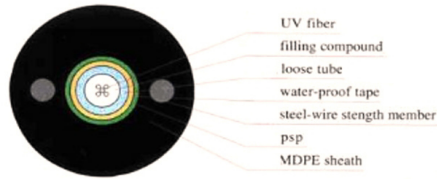

### Product Description:

The single-mode or multi-mode fiber is set into a loose tube made by high modulus plastic, and the tube is filled with water-proof compound. Loose tube is wrapped by double-sided corrugated steel tape on the outside. Water-blocking tape in the middle of the strap steel and the loose tube ensures a compact and vertical waterproof fiber optic cable. Two parallel steel wires are placed on both sides to provide the cable with high tensile strength.

### Features:

Compact structure, light weight, steel tape armored for excellent crush-resistant performance.  
Waterproof tape between the steel tape and loose tube with jelly compound.  
PE sheath has good resistance to ultraviolet radiation and resistance to environment, not easy to crack.  
Two parallel steel wires ensures good performance of tensile strength.  
Has good flexibility and bending performance.  
Ensures good performance of crush resistance and moisture resistance.