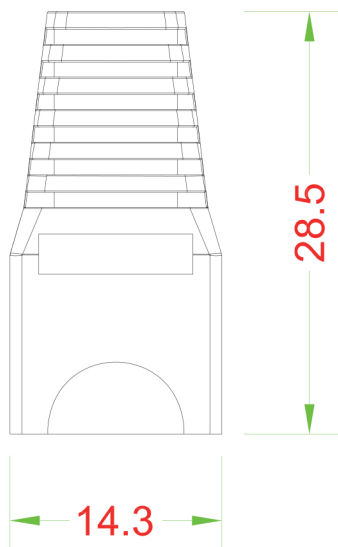

ITEM NO : BOOT-A TYPE

Description:

Boot For RJ-45 Plug, A Type : PVC,
ID : 5.0 / 5.5 / 6.0 / 6.5 mm

Materials : PVC

BOOT-A TYPE

For Cat.5E ID: 6.0 mm

For Cat.6 ID: 6.5 mm

Cores: Azul, Vermelha, Amarela, Verde, Preta,
Cinza, Branca e Incolor

ID : 5.0 / 5.5 / 6.0 / 6.5 mm

DRAW NO:		ITEM NO:	
	APPR	CUSTOMER:	
UNIT: m/m	DESIGN	DATE:	
SCALE:	Ref. NO:	TOLERANCE:	X ± 1 · X ± 0.2 · XX ± 0.15