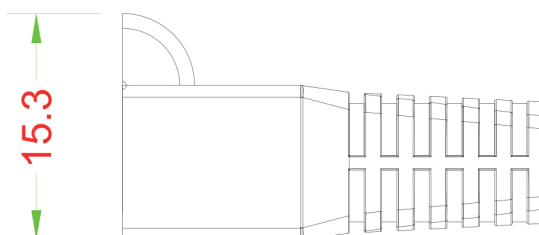

ITEM NO : BOOT-A TYPE

Description:

Boot For RJ-45 Plug, A Type : PVC,
ID : 5.0 / 5.5 / 6.0 / 6.5 mm

Materials : PVC

BOOT-A TYPE

For Cat.5E ID: 6.0 mm

For Cat.6 ID: 6.5 mm

Cores: Azul, Vermelha, Amarela, Verde, Preta,
Cinza, Branca e Incolor

ID : 5.0 / 5.5 / 6.0 / 6.5 mm

DRAW NO:		ITEM NO:	
	APPR	CUSTOMER:	
UNIT: m/m	DESIGN	DATE:	
SCALE:	Ref. NO:	TOLERANCE:	X ± 1 · X ± 0.2 · XX ± 0.15