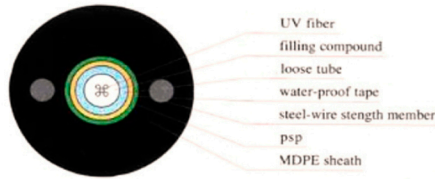

MAXI-GYXTW - Central Loose Tube Armoured Outdoor Cable

Product Description:

The single-mode or multi-mode fiber is set into a loose tube made by high modulus plastic, and the tube is filled with water-proof compound. Loose tube is wrapped by double-sided corrugated steel tape on the outside. Water-blocking tape in the middle of the strap steel and the loose tube ensures a compact and vertical waterproof fiber optic cable. Two parallel steel wires are placed on both sides to provide the cable with high tensile strength.

Features:

Compact structure, light weight, steel tape armored for excellent crush-resistant performance.
 Waterproof tape between the steel tape and loose tube with jelly compound.
 PE sheath has good resistance to ultraviolet radiation and resistance to environment, not easy to crack.
 Two parallel steel wires ensures good performance of tensile strength.
 Has good flexibility and bending performance.
 Ensures good performance of crush resistance and moisture resistance.