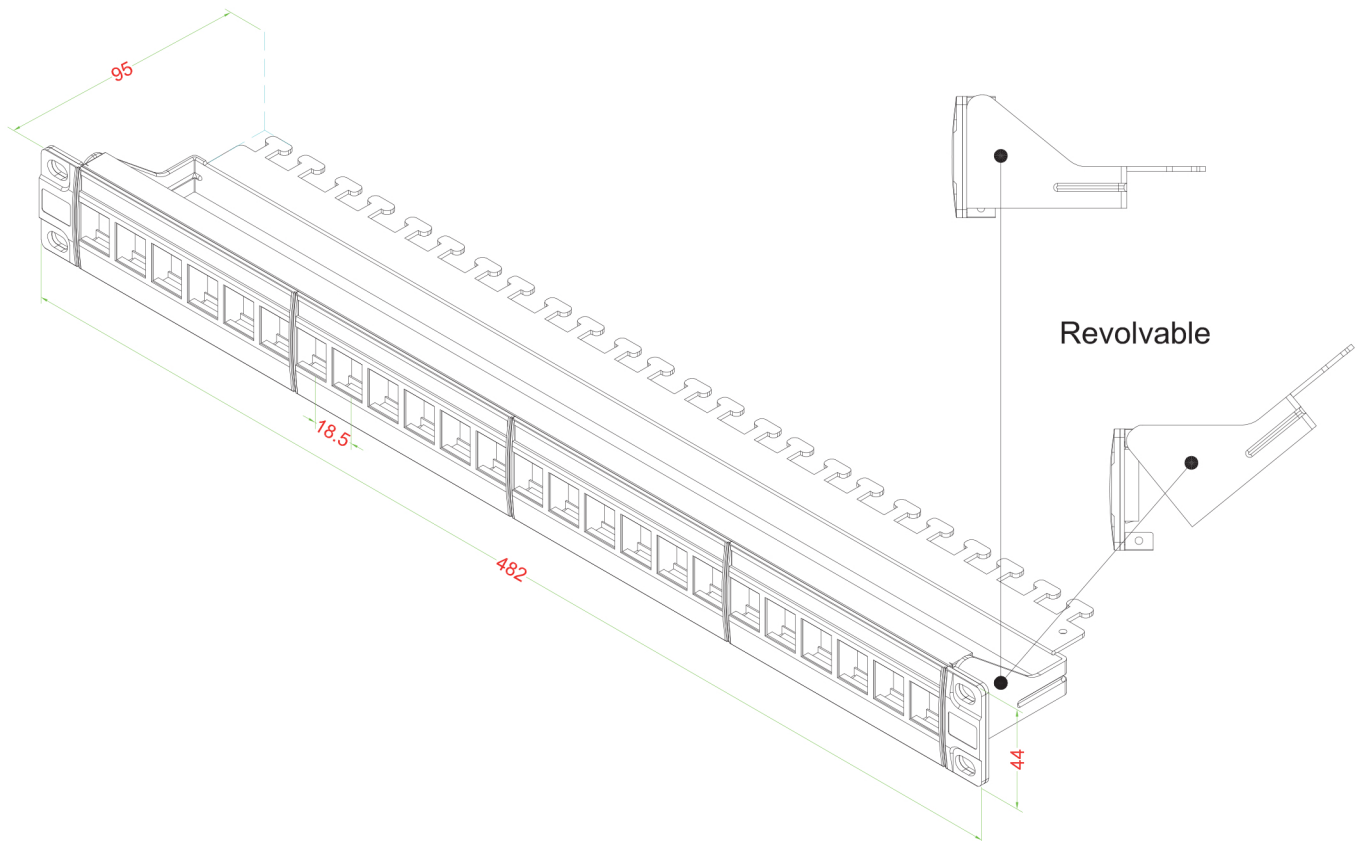

## PATCH PANEL DESCARREGADO UNIVERSAL

ITEM NO : MAXI-PLKP-24BKRMZ

Description:

19" 24P Unloaded Patch Panel, For  
Keystone Insert 90/180

Materials:

Front Plate : Fireproof ABS UL-94V0

Panel : Metal (SPCC)

Cable Management : Metal (SPCC)

KSR : Fireproof ABS UL-94V0

Operation Temperature : -40 °C ~ +70 °C

DRAW NO:		ITEM NO:	MAXI-PLKP-24BKRMZ
 APPR		CUSTOMER:	
UNIT: m/m	DESIGN	DATE:	
SCALE:	Ref. NO:	TOLERANCE:	X ± 1 · X ± 0.2 · XX ± 0.15
		<a href="http://www.maxitelecom.com.br">www.maxitelecom.com.br</a>	