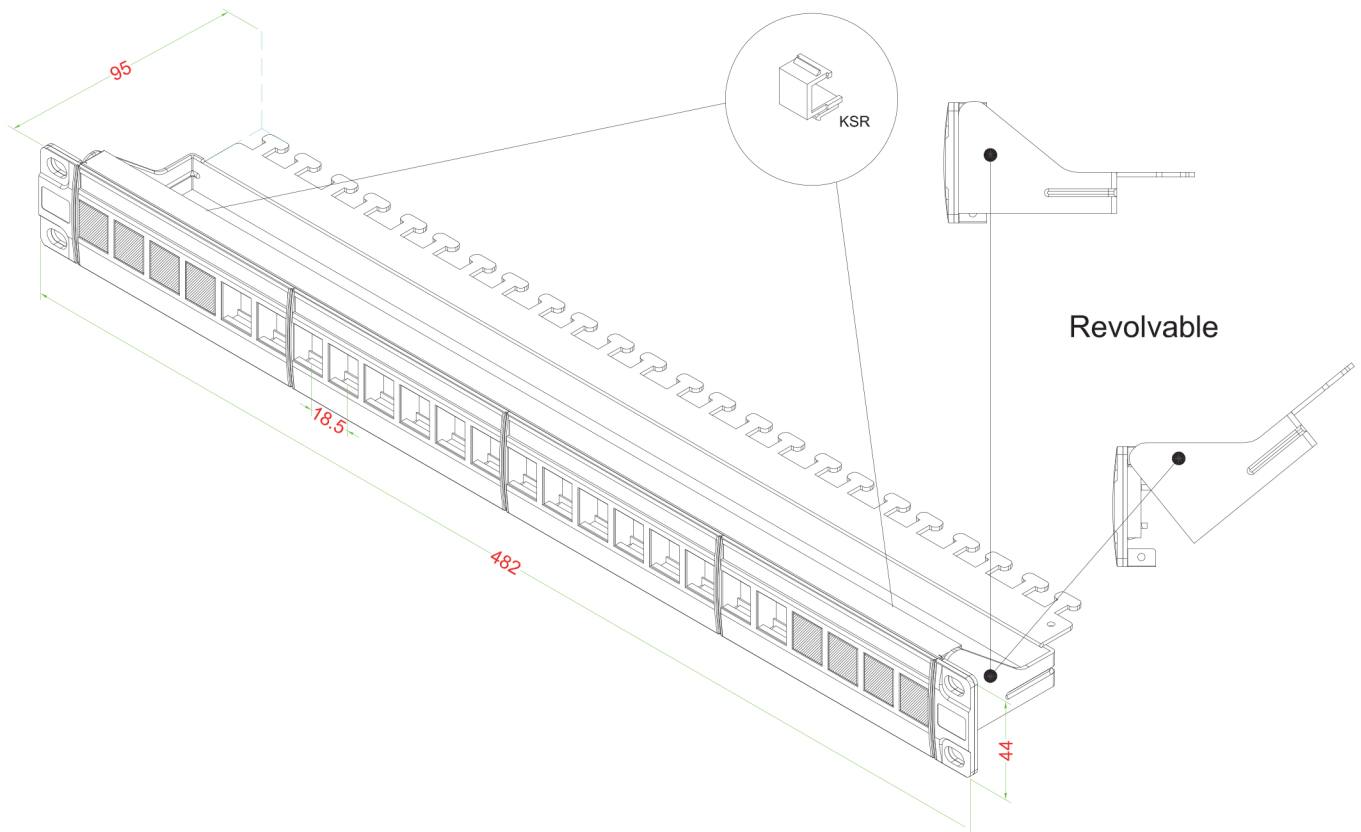

## PATCH PANEL DESCARREGADO UNIVERSAL

ITEM NO : MAXI-PLKP-16BKRMZ

Description:

19" 16P Unloaded Patch Panel, For  
Keystone Insert 90/180

Materials:

Front Plate : Fireproof ABS UL-94V0  
Panel : Metal (SPCC)  
Cable Management : Metal (SPCC)  
KSR : Fireproof ABS UL-94V0

Operation Temperature : -40 °C ~ +70 °C

DRAW NO:		ITEM NO:	MAXI-PLKP-16BKRMZ
	APPR	CUSTOMER:	
UNIT:	m/m	DATE:	
SCALE:	Ref. NO:	TOLERANCE:	X ± 1 · X ± 0.2 · XX ± 0.15